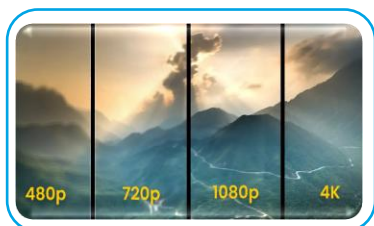

Interactive Flat Panel

Display | Write | Projection Screen | Microphone | Camera | Speaker

In today's continuously evolving workplace, the need for communication and collaboration is more important than ever. Digital technology is constantly reshaping the way people work. An Interactive Display is a tool that enables the user to run their meetings or teach their students in an innovative and creative way.

Interactive Display offers active learning through student engagement opportunities and Multi-Touch capabilities let groups of students edit and experience onscreen content as a team and brainstorm. Showing videos and slides can be enhanced to allow students to become involved in the learning process.

4K ULTRA IMAGE